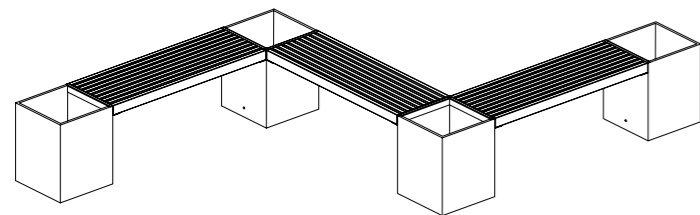

### 4205 WallOut iBBQ

MAX. LOAD 8,3 dm<sup>3</sup>\*  
WOOD AND CHARCOAL

5mm hard steel, concrete & high performance refractory ceramics.

43 X 43 cm

58 x 58 x 130h cm

108,5Kg

packing dimensions\*  
85 x 70 x 30hcm  
\* package with 2 bbq on individual pallet  
units/truck 54

# EUCLID

TEXTURED GRAY & WHITE

Textured concrete and coating by intense pine wood.

190 x 38,5 x 48h cm

**T00355**  
**BENCH EUCLID 190**  
TEXTURED GRAY

**T00356**  
**BENCH EUCLID 190**  
GRAY

**T00357**  
**BENCH EUCLID 190**  
TEXTURED WHITE

**T00358**  
**BENCH EUCLID 190**  
WHITE

GIVE SHAPE TO YOUR OWN GARDEN!